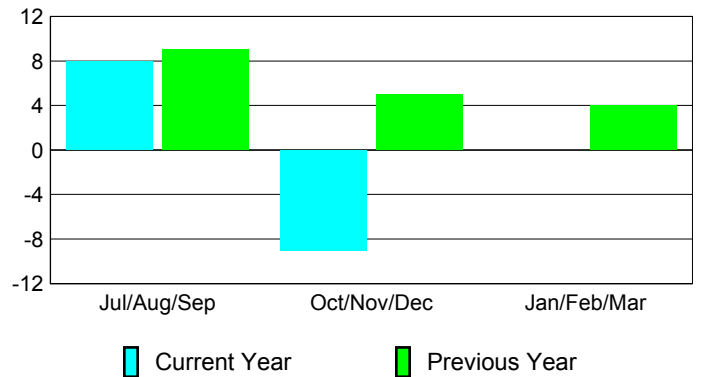

Club Results 2012-2013

Goal, New, Dropped, Gain/Loss

MEMBERSHIP

Membership Results
2012-2013

Membership
2011-2012

Month	Net Memb Goal	Actual New Memb	Actual Dropped Memb	Gain/Loss of Memb	Gain/Loss of Memb
Jul/Aug/Sep	5	20	-12	8	9
Oct/Nov/Dec	5	14	-23	-9	5
Jan/Feb/Mar	5				4
Totals	15	34	-35	-1	18

Membership Results 2012-2013

Goal, New, Dropped, Gain/Loss

Comparison of Club Gain/Loss

Current Year Compared to the Previous Year

Comparison of Membership Gain/Loss

Current Year Compared to the Previous Year

YTD Status Quo Clubs 2012-2013

Status Quo Clubs Compared to Status Quo Members

Gender Comparison 2012-2013