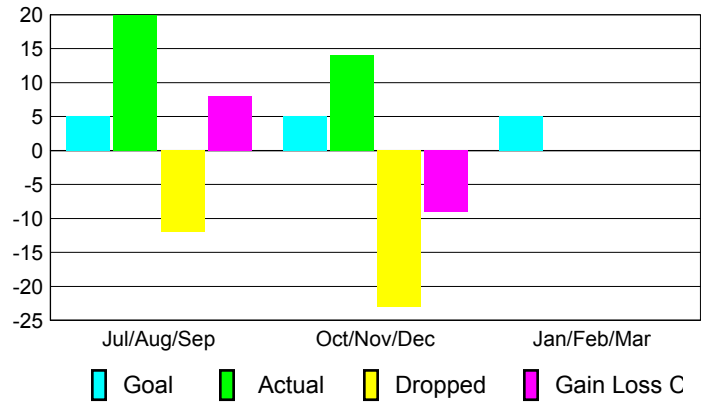

Club Results 2012-2013

Goal, New, Dropped, Gain/Loss

MEMBERSHIP

Membership Results
2012-2013

Membership
2011-2012

Month	Net Memb Goal	Actual New Memb	Actual Dropped Memb	Gain/Loss of Memb	Gain/Loss of Memb
Jul/Aug/Sep	5	20	-12	8	9
Oct/Nov/Dec	5	14	-23	-9	5
Jan/Feb/Mar	5				4
Totals	15	34	-35	-1	18

Membership Results 2012-2013

Goal, New, Dropped, Gain/Loss

Comparison of Club Gain/Loss

Current Year Compared to the Previous Year

Comparison of Membership Gain/Loss

Current Year Compared to the Previous Year